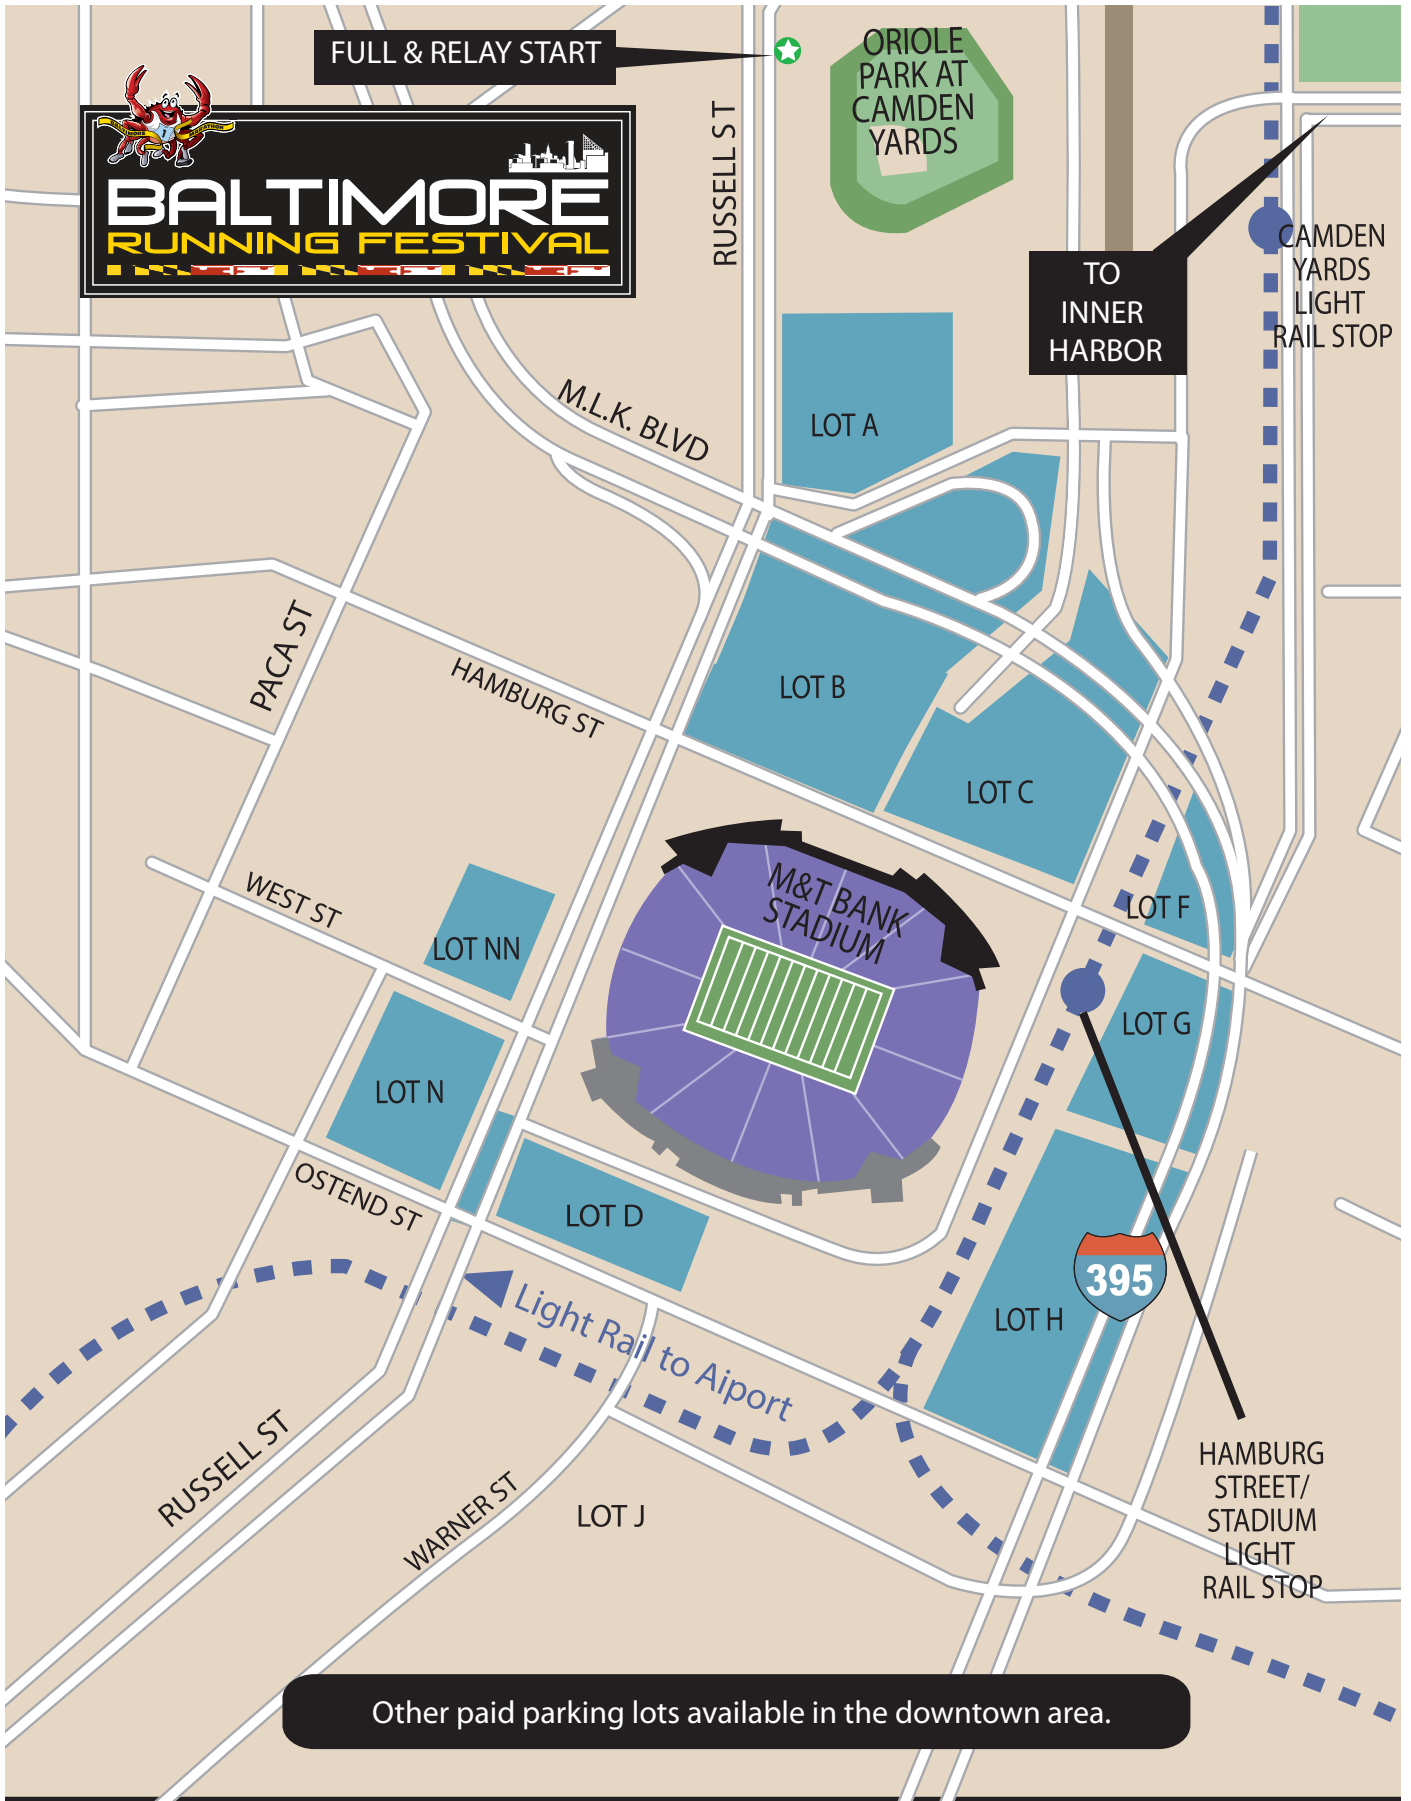

M&T BANK STADIUM PARKING MAP

FULL & RELAY START

ORIOLE
PARK AT
CAMDEN
YARDS

RUSSELL ST

M.L.K. BLVD

LOT A

TO
INNER
HARBOR

CAMDEN
YARDS
LIGHT
RAIL STOP

PACA ST

HAMBURG ST

LOT B

LOT C

WEST ST

LOT NN

LOT F

LOT N

LOT G

M&T BANK
STADIUM

OSTEND ST

LOT D

LOT H

Light Rail to Airport

RUSSELL ST

WARNER ST

LOT J

HAMBURG
STREET/
STADIUM
LIGHT
RAIL STOP

Other paid parking lots available in the downtown area.