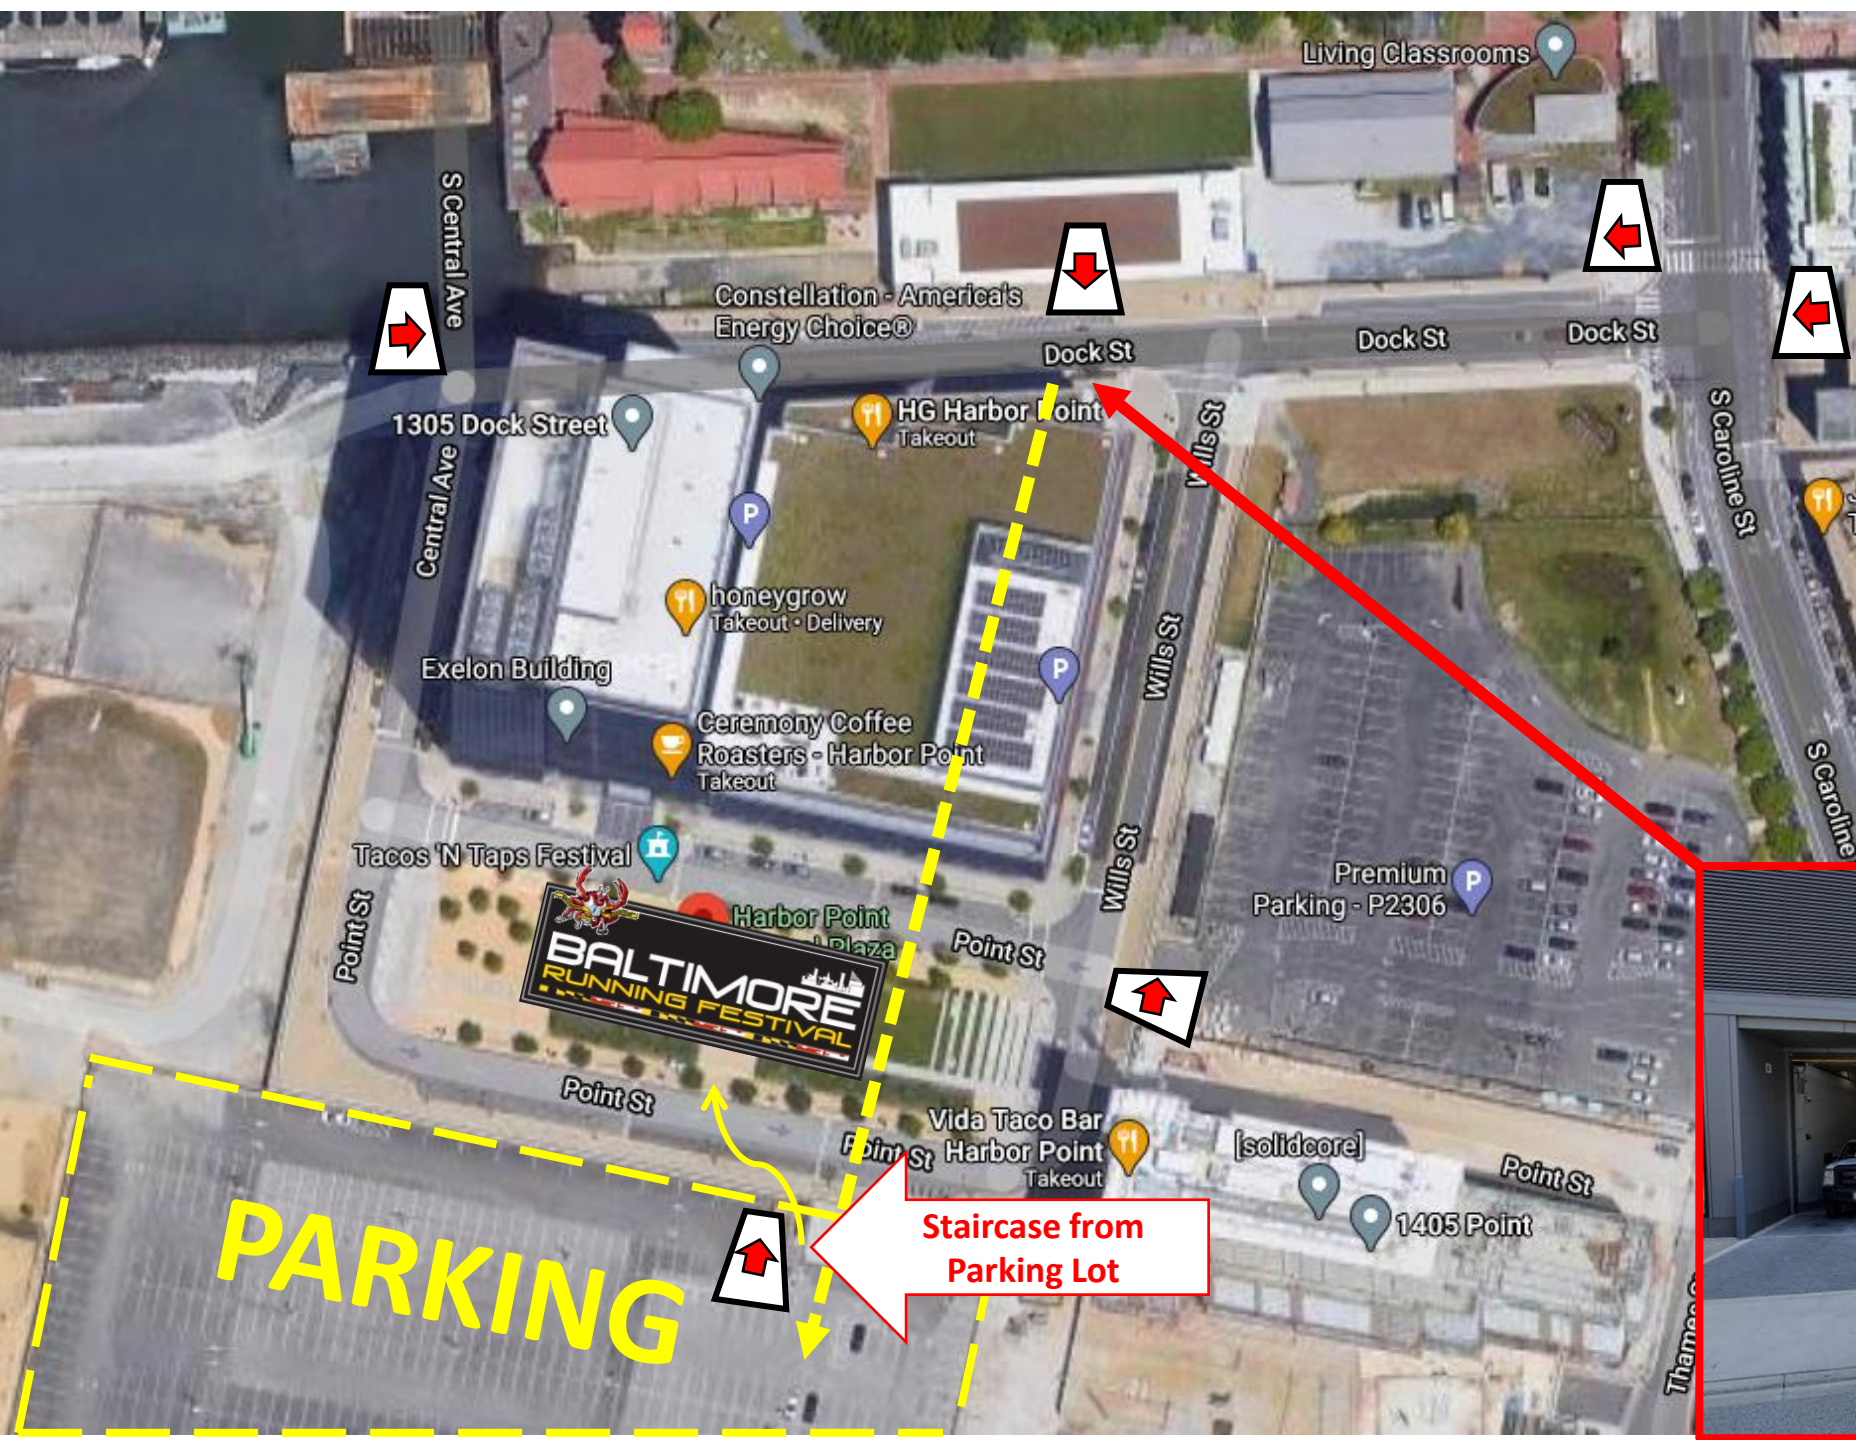

Point St

Point St

Tacos 'N Taps Festival

Point St

Point St

Wills St

Point St

Merchandise /  
Prize Wheel  
(4) 10x10 Tents

Shirts/Medals  
(3) 10x10 Tents

Finish  
Photo  
Stands

Point St

Point St

16 Ft.

CSE Truck

Point St

Point St

**PARKING**

Staircase from  
Parking Lot

**ACCESS TO PARKING LOT:**

*Premium Parking - P2303  
1399 Dock St.  
Baltimore, MD 21231*

Enter Parking Garage through the middle entrance on Dock St. Drive through the garage and under Harbor Point Plaza. Parking Lot will be at the opposite end of where you entered.

Once parked, use the staircase at the east end of the lot where you entered to get up to Harbor Point Plaza.